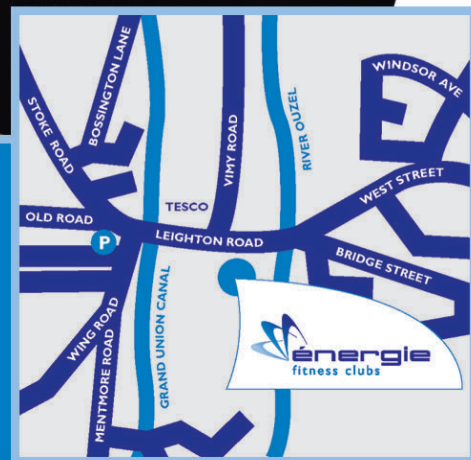

Call now to find to find out more...

01525 853000

www.myenergieclub.com/leighton

Unit 2, Leighton Road, Linslade, Leighton Buzzard Bedfordshire LU7 1LA

Convenient location opposite Tesco

OPEN DAY

Saturday 27th February